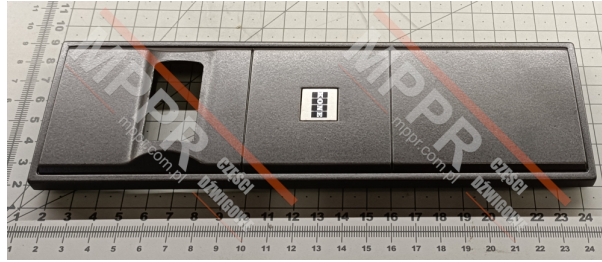

KM436821H01 LOP Face Plate

Kod produktu: KM436821H01

Face plate / base for a single-button landing operating panel.