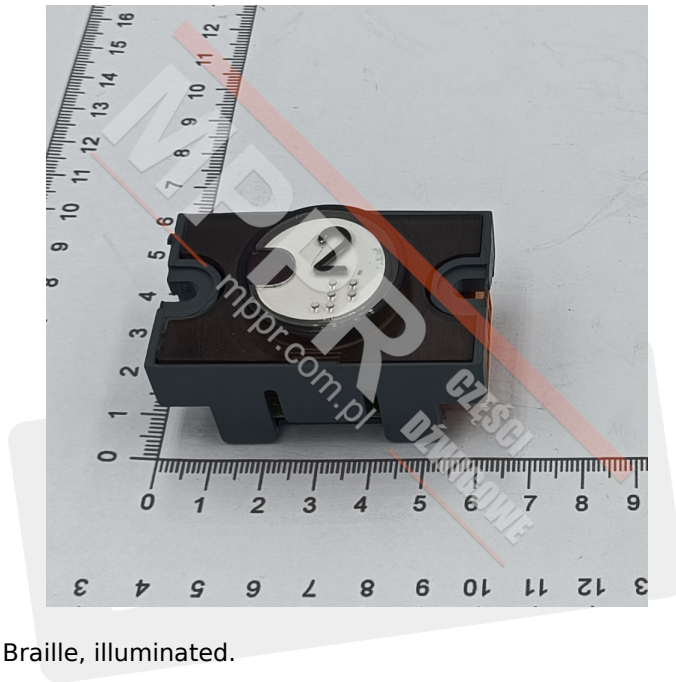

ITE7750202 Push-Button with Symbol 2, illuminated

Kod produktu: ITE7750202

Push-button with symbol 2 and Braille, illuminated.

Material: plastic