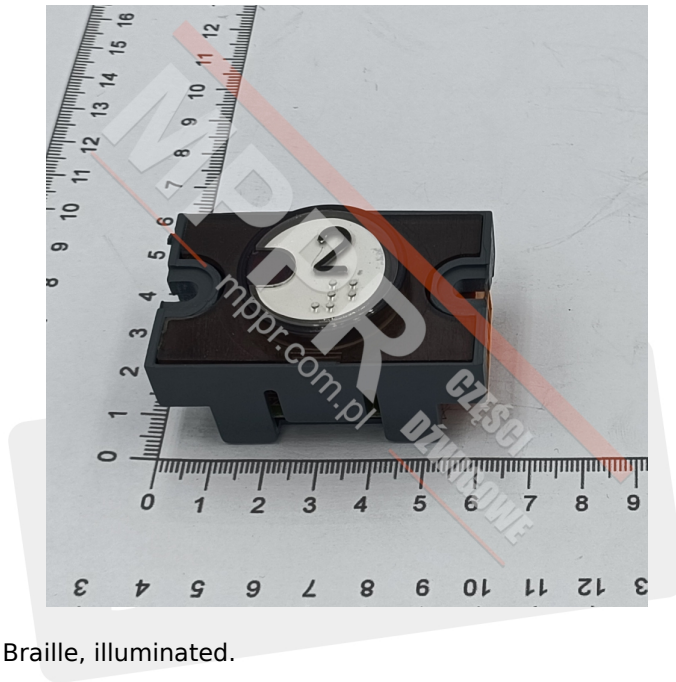

# ITE7750202 Push-Button with Symbol 2, illuminated

Kod produktu: ITE7750202

Push-button with symbol 2 and Braille, illuminated.

**Material:** plastic