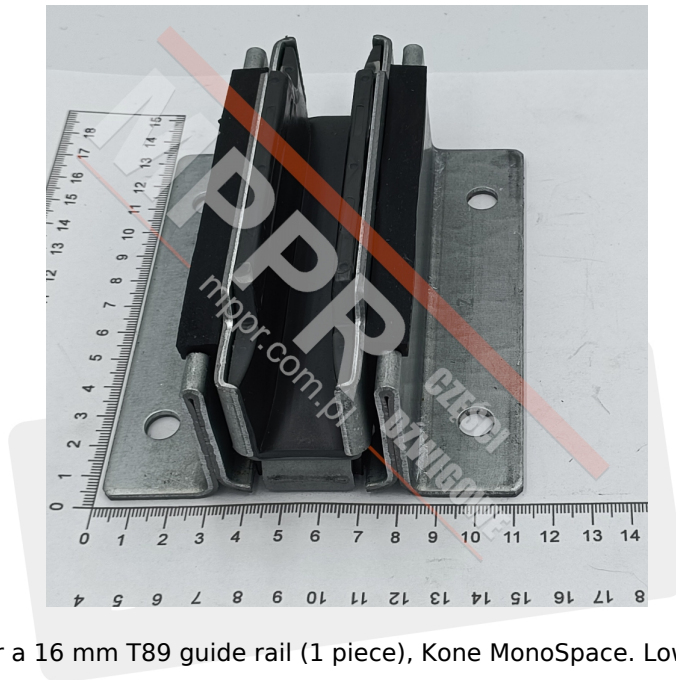

KM51000110V010 Sliding Guide Shoe Assembly for a 16 mm T89 Guide Rail - lower version

Kod produktu: KM51000110V010

Sliding guide shoe assembly for a 16 mm T89 guide rail (1 piece), Kone MonoSpace. Lower Version.

Guide shoe height (mm): 54

Guide shoe length / roller diameter (mm): 122

Guide rail width / diameter (mm): 16