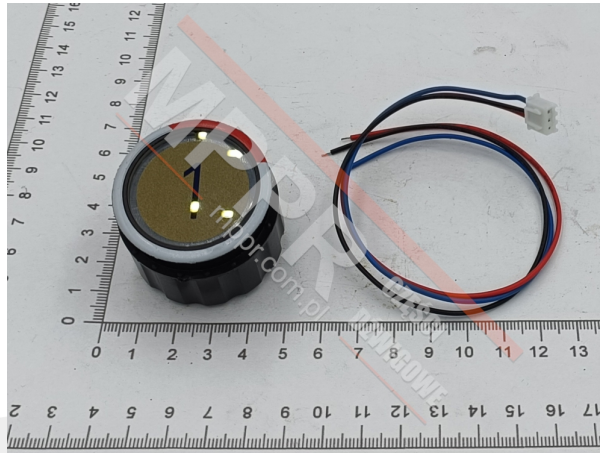

32SHR323351 Complete Push-Button D2 / SCH300, Engraved Symbol „1”

Kod produktu: 32SHR323351; SOD-32SHR323351

Complete round push-button D2 / SCH300 for a car operating panel. Engraved symbol „1”, without Braille.
Thickness (mm): 43