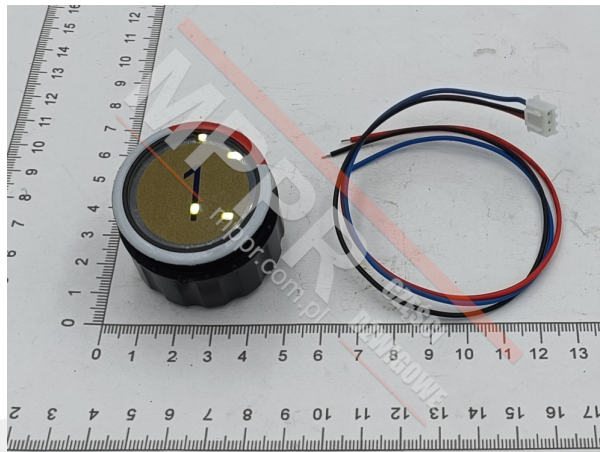

32SHR323351 Complete Push-Button D2 / SCH300, Engraved Symbol „1”

Kod produktu: 32SHR323351; SOD-32SHR323351

Complete round push-button D2 / SCH300 for a car operating panel. Engraved symbol „1”, without Braille.
Thickness (mm): 43