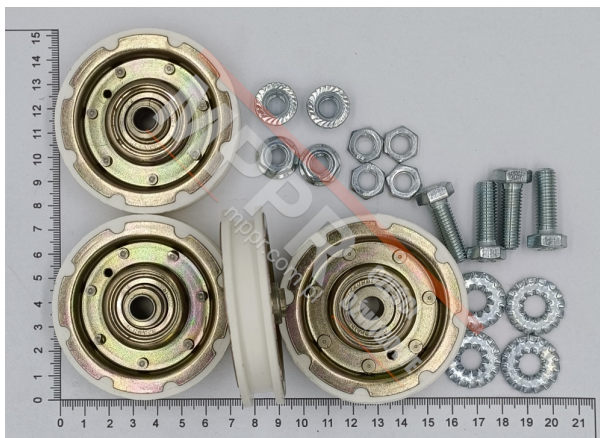

FOB2215Z691 Rollers

Kod produktu: FOB2215Z691

Set of 4 hanger rollers for DO2000 landing/car door, for Europa 9691C , 9691D door models. Fixing screws and nuts included.

Diameter (mm): 70

Thickness (mm): 14

Bore diameter (mm): 8

Weight (kg): 0.675

MPPR