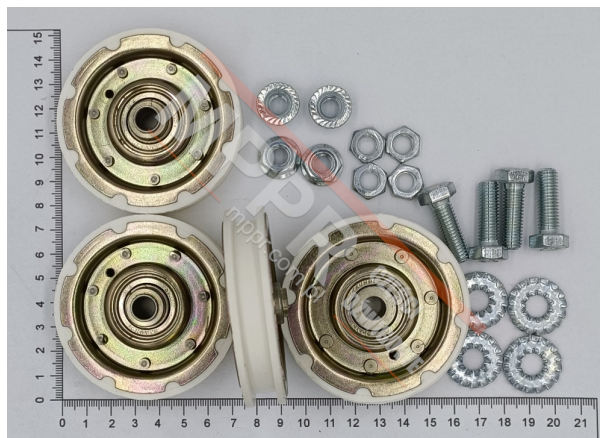

FOB2215Z691 Rollers

Kod produktu: FOB2215Z691

Set of 4 hanger rollers for DO2000 landing/car door, for Europa 9691C , 9691D door models. Fixing screws and nuts included.

Diameter (mm): 70

Thickness (mm): 14

Bore diameter (mm): 8

Weight (kg): 0.675

MPPR