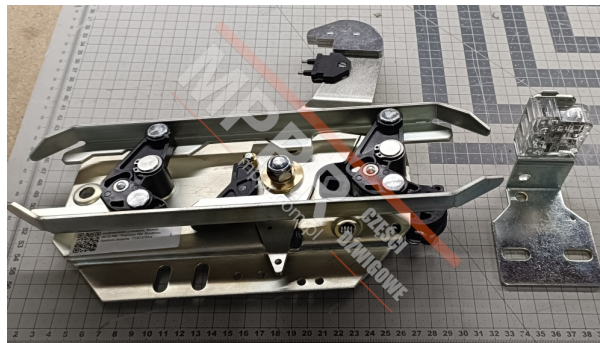

# CDL-P000CD000 Coupler for Models 40/10 PM - Premium PM Car Doors. Right-side Opening

Kod produktu: CDL-P000CD000; CDL.P000CD000

Coupler for Models 40/10 PM - Premium PM car doors. Right-side opening.

MPPR