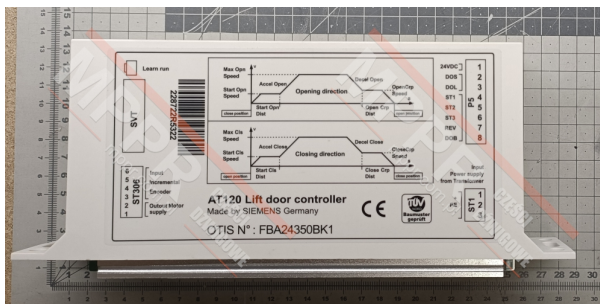

FBA24350BK1 AT120 Lift Door Controller

Kod produktu: FBA24350BK1

AT120 Lift Door Controller for PAX and INOVA doors, replacement for FAA24350BK1
[GAA24350BP10](#) replacement model is also available