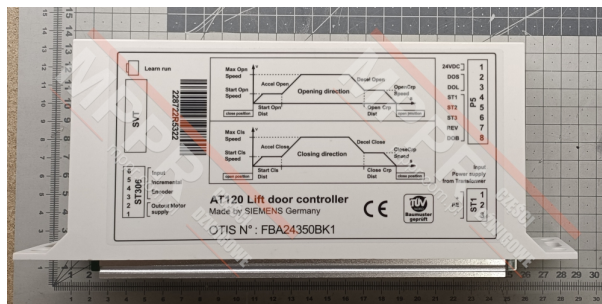

FBA24350BK1 AT120 Lift Door Controller

Kod produktu: FBA24350BK1

AT120 Lift Door Controller for PAX and INOVA doors, replacement for FAA24350BK1
[GAA24350BP10](#) replacement model is also available