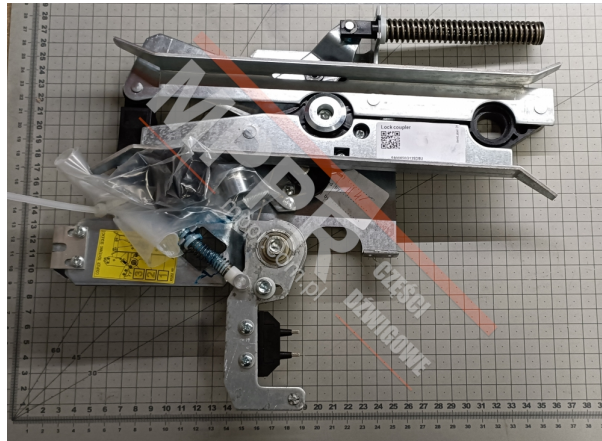

KM900650G13 Lock Coupler AMD01L R1

Kod produktu: KM900650G13; 900650G13

Lock Coupler AMD01L RAILING 1.

Waga (kg): 1.9

Guiding length (mm): 300

KM900650G13; 900650G13

MPPR