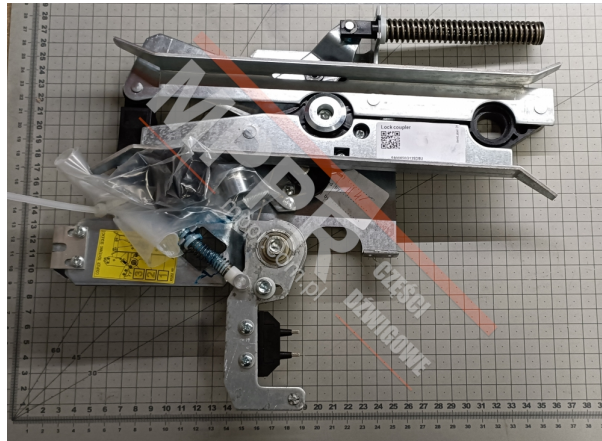

# KM900650G13 Lock Coupler AMD01L R1

Kod produktu: KM900650G13; 900650G13

Lock Coupler AMD01L RAILING 1.

**Waga (kg):** 1.9

**Guiding length (mm):** 300

KM900650G13; 900650G13

MPPR