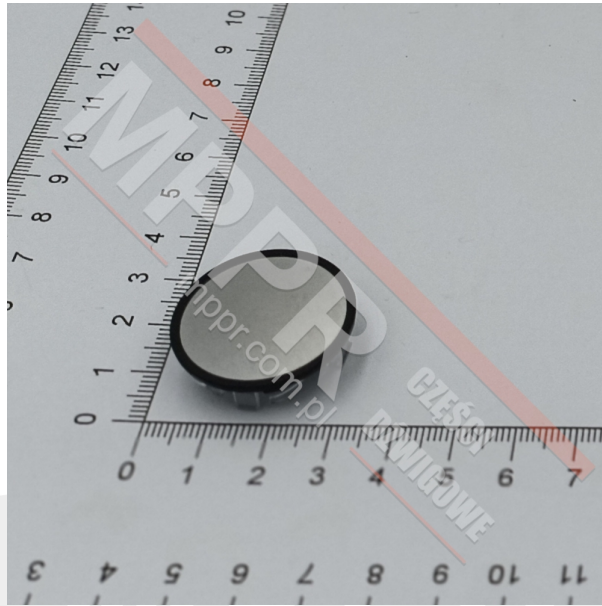

KM801054G090 Pressel, gray

Kod produktu: KM801054G090

Pressel, gray, tactile, round, blank
Weight(kg): 0.006