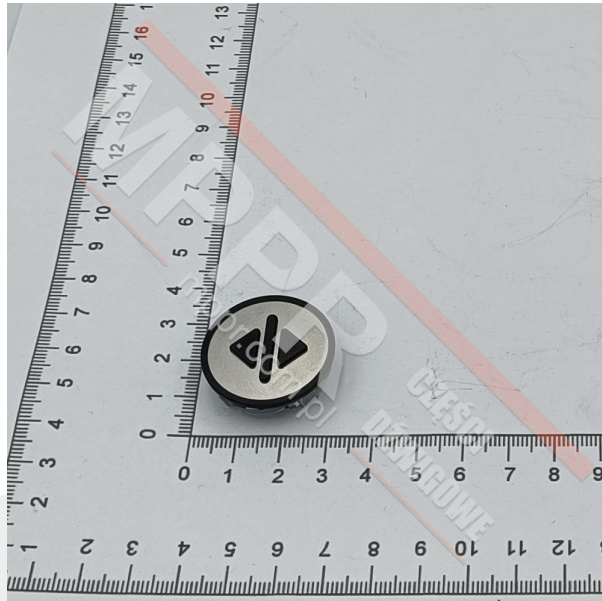

KM801054G081 Door Open Button Cap

Kod produktu: KM801054G081

Door open round push-button cap, KSS, gray and black. Tactile door open symbol, without Braille.