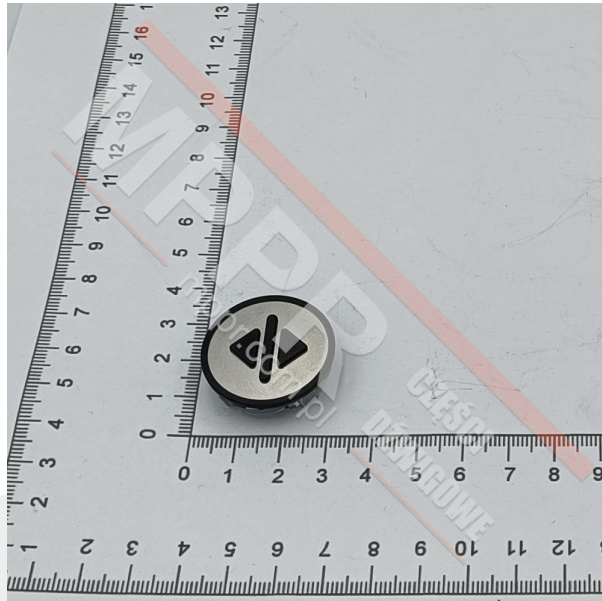

# KM801054G081 Door Open Button Cap

Kod produktu: KM801054G081

Door open round push-button cap, KSS, gray and black. Tactile door open symbol, without Braille.