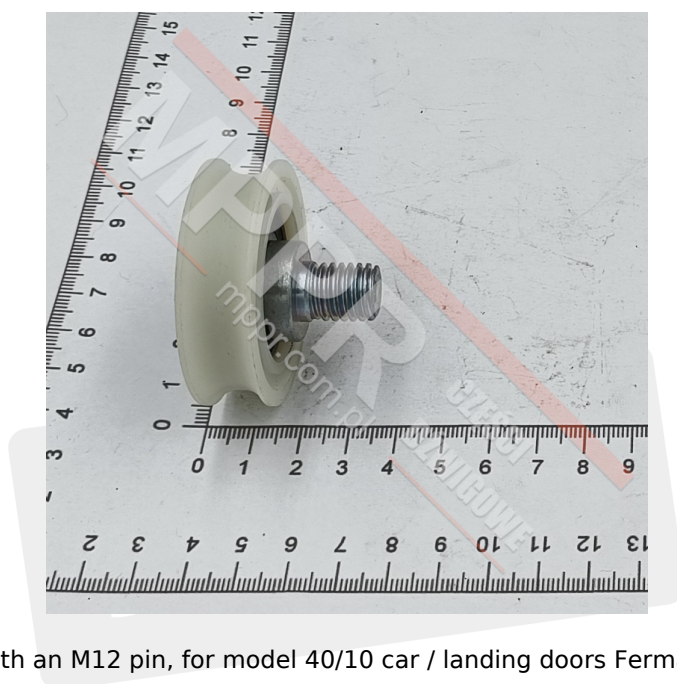

PFR.0300.00000 PFR-03 Eccentric Lower Roller for 40/10 door, d = 48 mm Fermator

Kod produktu: PFR.0300.00000

PFR-03 eccentric lower roller with an M12 pin, for model 40/10 car / landing doors Fermator

Diameter (mm): 48

Width (mm): 14

Pin diameter (mm): 12