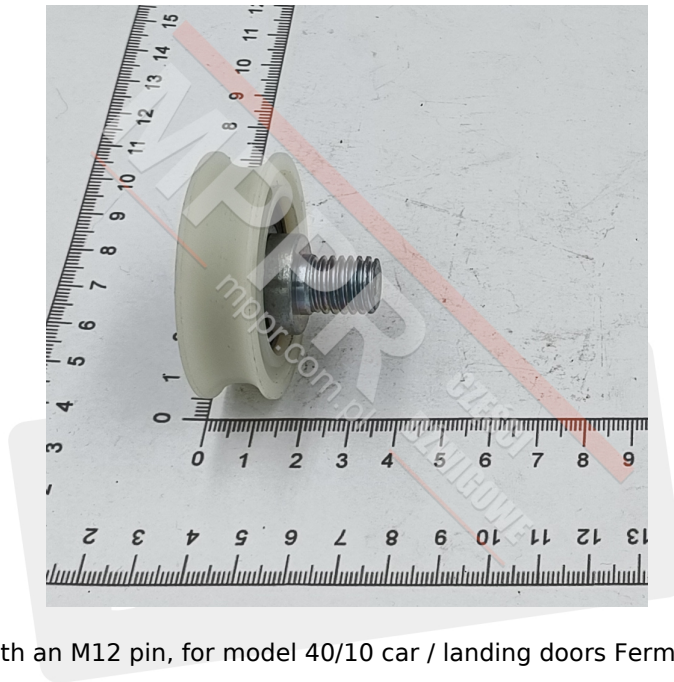

PFR.0300.00000 PFR-03 Eccentric Lower Roller for 40/10 door, d = 48 mm Fermator

Kod produktu: PFR.0300.00000

PFR-03 eccentric lower roller with an M12 pin, for model 40/10 car / landing doors Fermator

Diameter (mm): 48

Width (mm): 14

Pin diameter (mm): 12