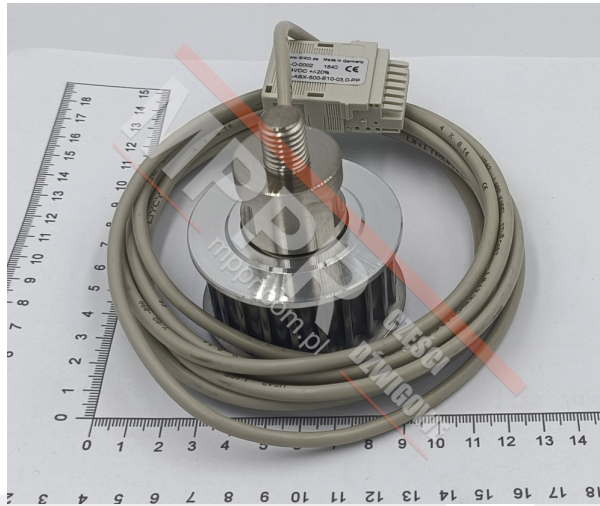

FBA198AK1 Pulley with encoder

Kod produktu: FBA198AK1

Pulley with encoder for 2PSO car doors. 7-pin connection. For door operator type D2200.