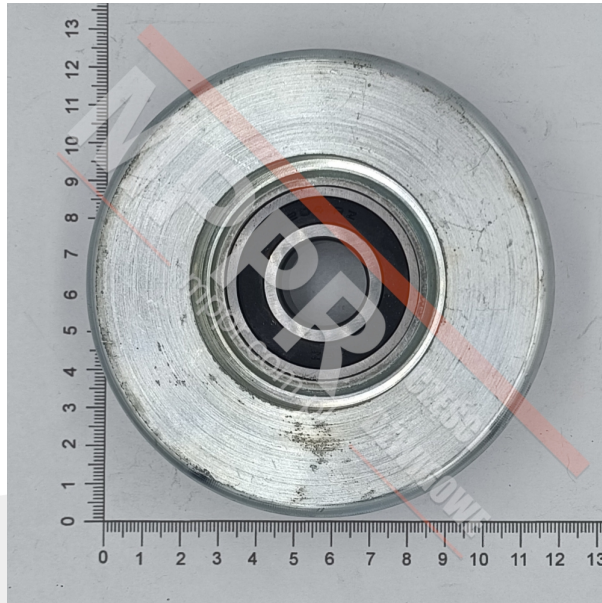

405291 Schindler Handrail Feed Roller

Kod produktu: 405291; 00405291

Handrail feed roller for Schindler 9300/9500 escalators.