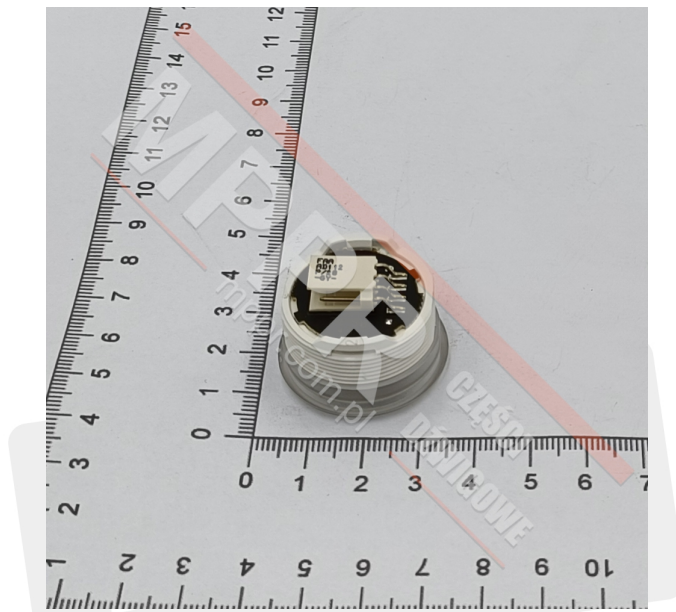

# FAA25090AD112 Push-Button with LED illumination (green)

Kod produktu: FAA25090AD112

FAA25090AD112 Chrome-plated push-button (1 piece), concave, with green LED illumination. No markings and no Braille. OTIS 2000 ATV MCS220/310

**LED color:** green

**Finish:** mirror stainless steel

**Weight (kg):** 0.03