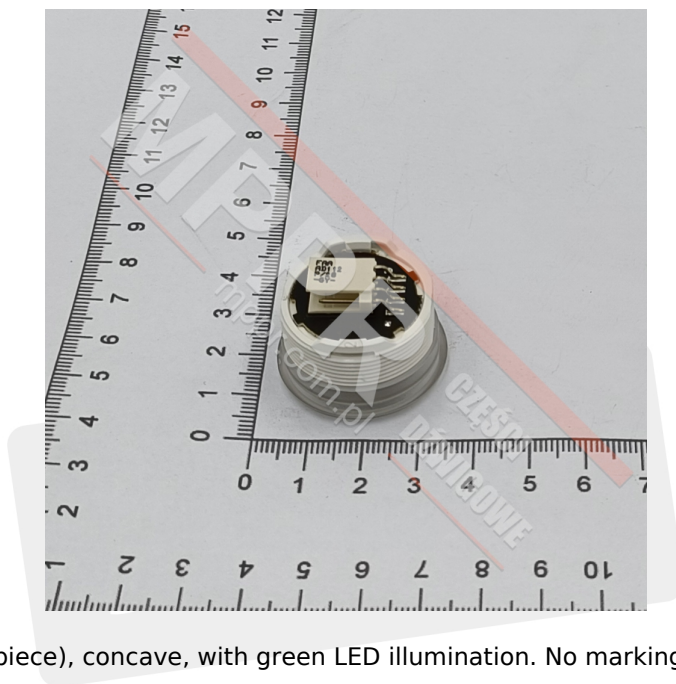

# FAA25090AD112 Push-Button with LED illumination (green)

Kod produktu: FAA25090AD112

Chrome-plated push-button (1 piece), concave, with green LED illumination. No markings and no Braille. OTIS 2000 ATV MCS220/310

**LED color:** green

**Finish:** mirror stainless steel

**Weight (kg):** 0.03