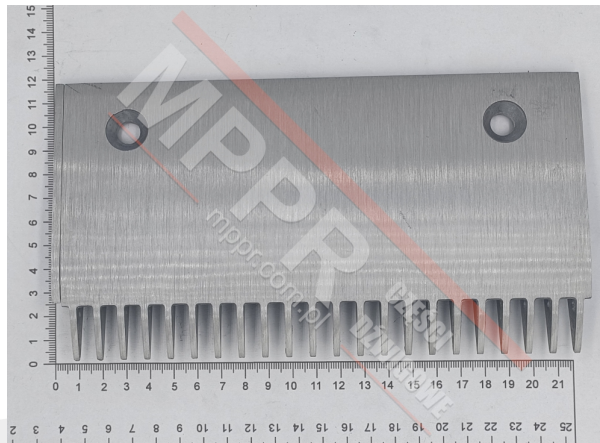

SMR313609 Aluminium Left Comb Segment for Schindler Escalators

Kod produktu: SMR313609

Aluminium left comb segment, 22 teeth, for Schindler 9300/SWE escalators, includes an [SMR898516](#) left end.