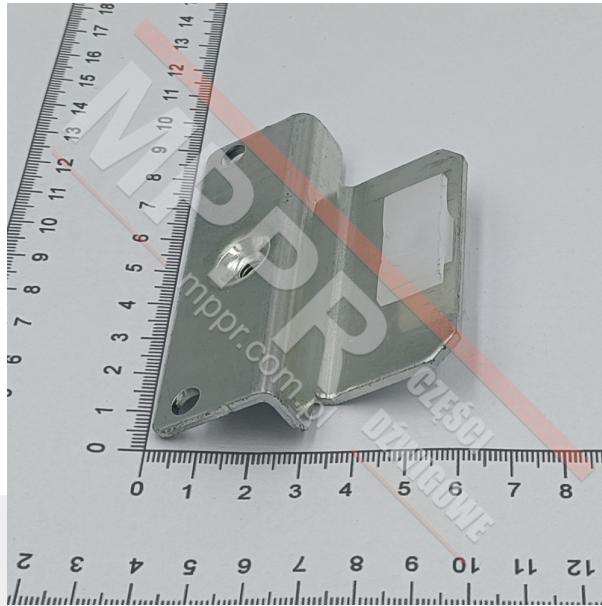

KM674014G01 Sliding Shoe, SSK

Kod produktu: KM674014G01

Sliding shoe for AMD SSK shaft and car doors.

Waga (kg): 0.092

Length (mm): 80

[We offer sliding shoe inserts in a reinforced version](#)