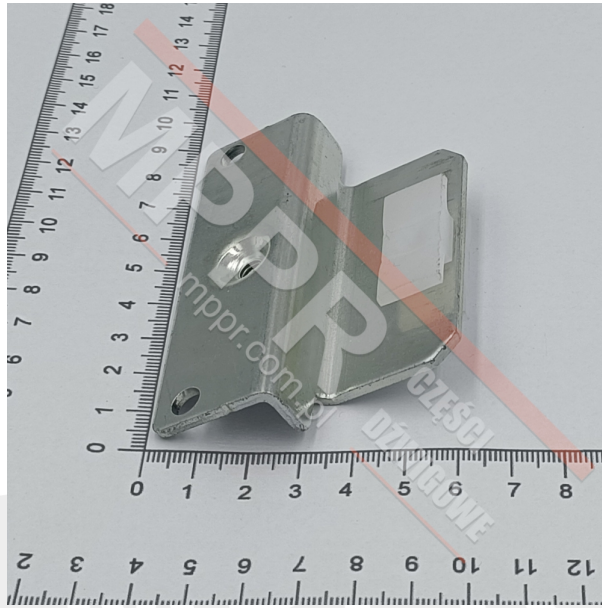

# KM674014G01 Sliding Shoe, SSK

Kod produktu: KM674014G01

Sliding shoe for AMD SSK shaft and car doors.

**Waga (kg):** 0.092

**Length (mm):** 80

[We offer sliding shoe inserts in a reinforced version](#)