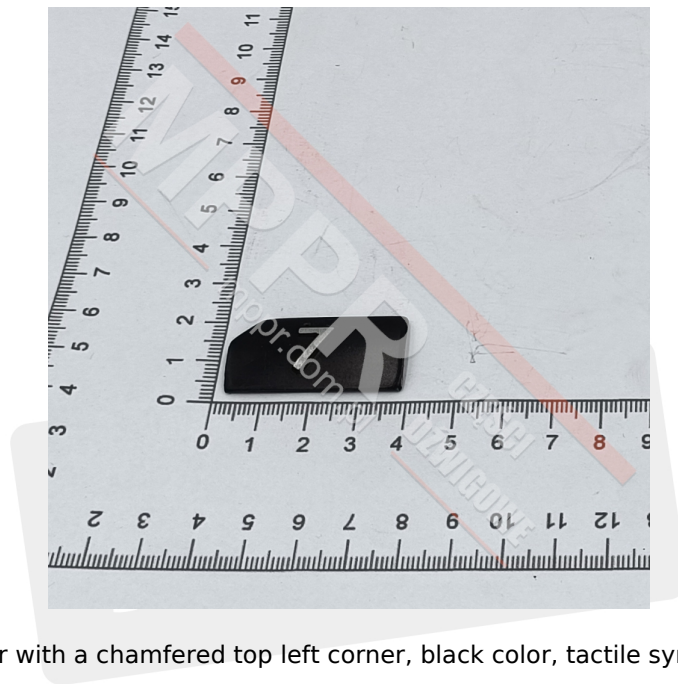

KM433652G07 Pressel Plate, symbol „7”, black color

Kod produktu: KM433652G07

Pressel plate, relief, rectangular with a chamfered top left corner, black color, tactile symbol „7”

Material: anodized aluminium