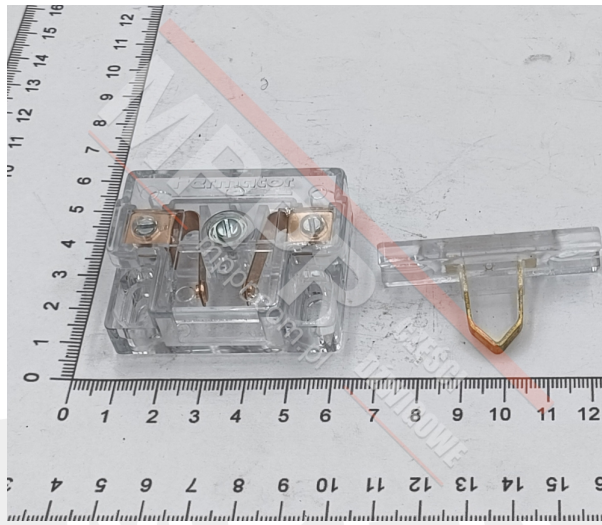

KCE.5000.00000 50 mm Contact Assembly for Landing/Car Door Fermator

Kod produktu: KCE.5000.00000; KCE-500000000

50 mm electrical contact with a bridge, for landing/car door