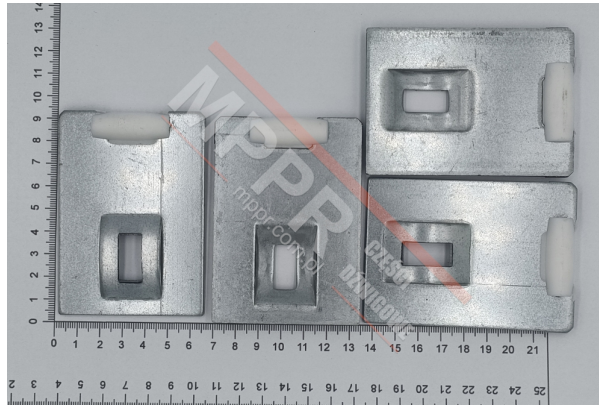

KM672015G01 Guide Shoes (4 pcs)

Kod produktu: KM672015G01

Guide shoes for ADV and ADT doors. Set of 4 pieces. Replacement for IT6553000 (older version). We offer 3d printed **substitutes** of the plastic parts for these guide shoes,

Weight (kg): 0.09

MPPR