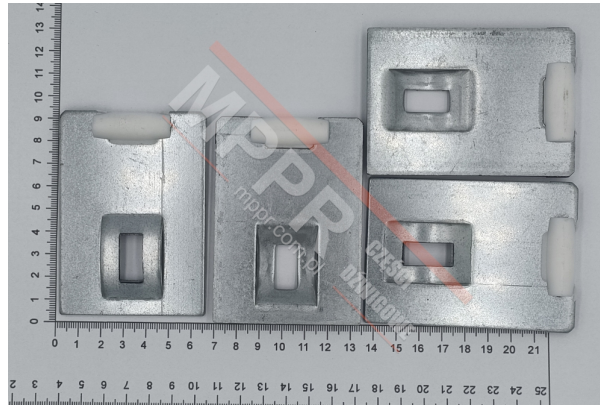

KM672015G01 Guide Shoes (4 pcs)

Kod produktu: KM672015G01

Guide shoes for ADV and ADT doors. Set of 4 pieces. Replacement for IT6553000 (older version). We offer 3d printed **substitutes** of the plastic parts for these guide shoes,

Weight (kg): 0.09

MPPR