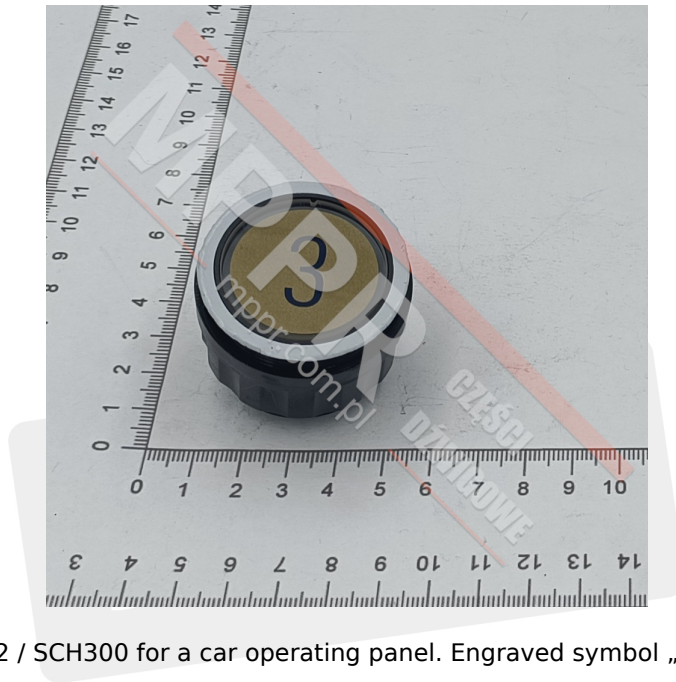

# 32SHR323353 Complete Push-Button D2 / SCH300, Engraved Symbol „4”

Kod produktu: 32SHR323353; SOD-32SHR323353

Complete round push-button D2 / SCH300 for a car operating panel. Engraved symbol „3”, without Braille.

**Thickness (mm):** 43