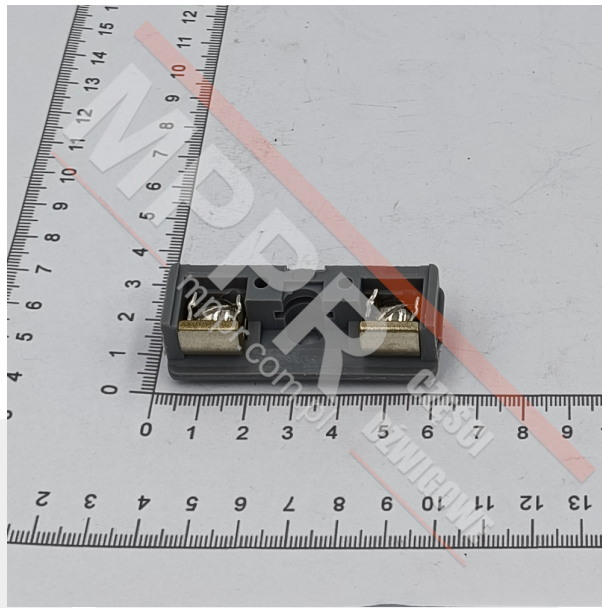

412464 Contact for Schindler landing & car door

Kod produktu: 412464; 00412464

Contact for Schindler landing & car door