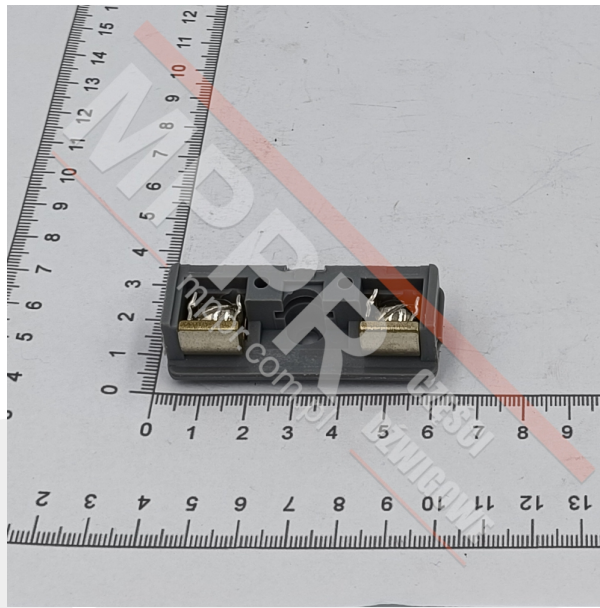

412464 Contact for Schindler landing & car door

Kod produktu: 412464; 00412464

Contact for Schindler landing & car door