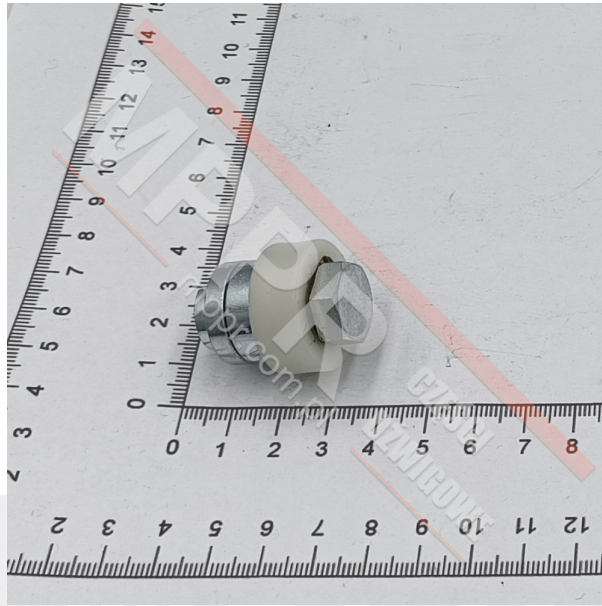

# 29001596 Counterpressure Roller with a Screw

Kod produktu: 29001596

Counterpressure roller with a screw, for model 5, 8, 15, 18, 21, 22

**Diameter (mm):** 25

**Thickness (mm):** 32