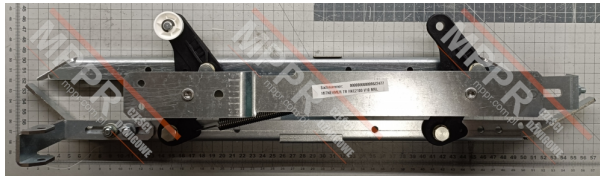

# 622477 Right Coupler for HKE2100 Varidor 10 Door

**Kod produktu: 00622477; 622477**

Right coupler set for HKE2100 Varidor 10 car door drive, MRL Smart lift. We also offer 3D printed [elements](#) for this coupler.