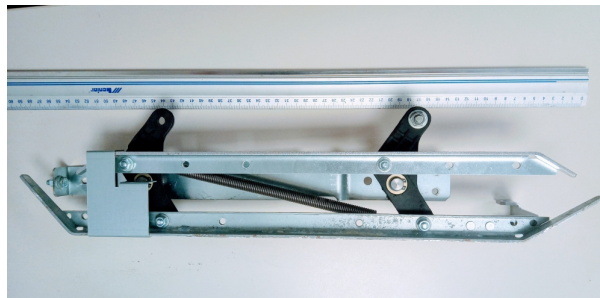

622477 Right Coupler for HKE2100 Varidor 10 Door

Kod produktu: 00622477; 622477

Right coupler set for HKE2100 Varidor 10 car door drive, MRL Smart lift.