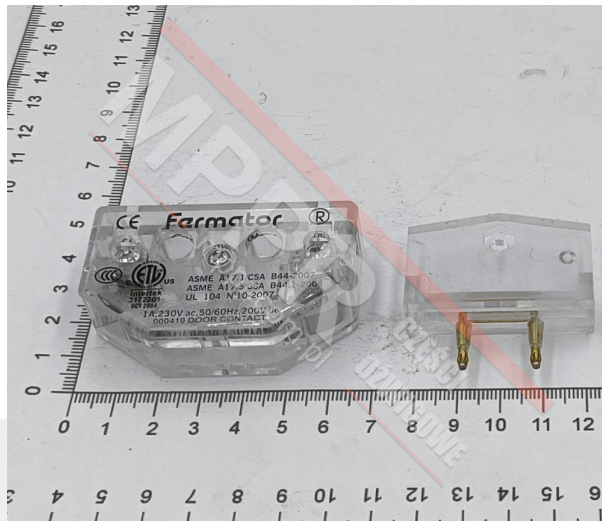

KCE.6000.00000 60 mm Contact Assembly for Landing/Car Door Fermator

Kod produktu: KCE.6000.00000; KCE-600000000

60 mm electrical contact with a bridge, for landing/car door