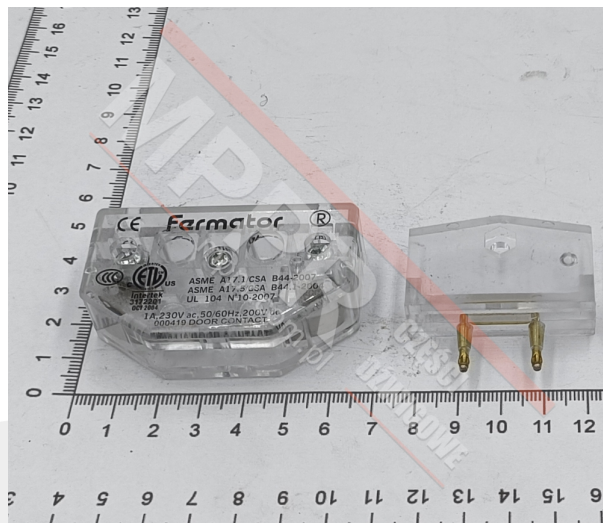

# KCE.6000.00000 60 mm Contact Assembly for Landing/Car Door Fermator

Kod produktu: KCE.6000.00000; KCE-600000000

60 mm electrical contact with a bridge, for landing/car door