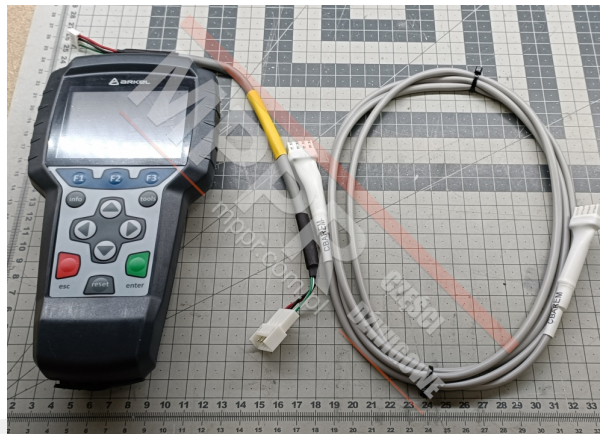

arem-1002402 Arkel AREM Handheld Programmer

Kod produktu: arem-1002402

Arkel AREM Handheld Programmer for programming ARL500, ARL700 & ARCODE remotes

Dimensions Width × Length × Height (mm): 108 × 205.75 × 41.01

Weight (g): 288

Operating Temperature (°C): 0 - 60