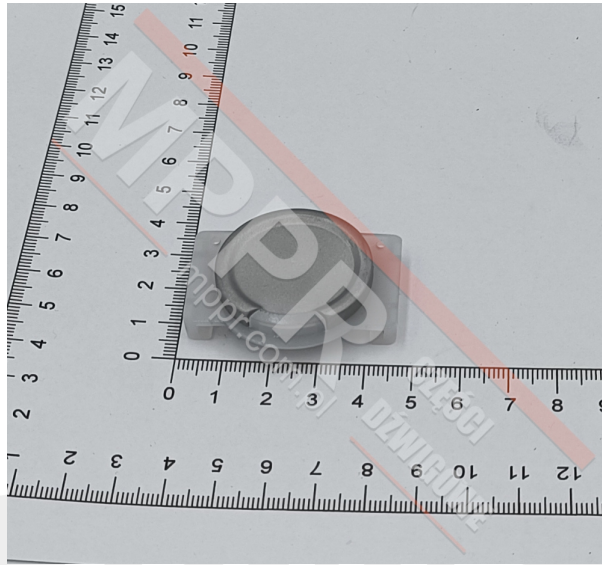

# KM720205G51P Button Cap, blank

Kod produktu: KM720205G51P

Push-button cap, blank, silver color

**Weight (kg):** 0.009

**Material:** metal