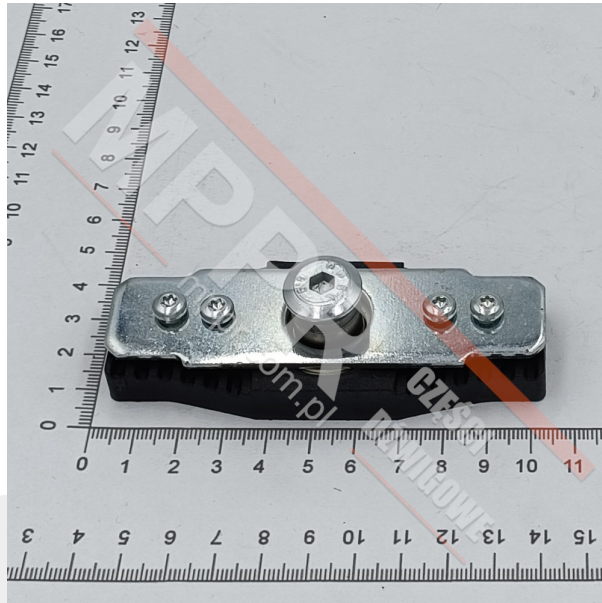

# KM601345G01 Belt Door Attachment AMD

Kod produktu: KM601345G01

Belt attachment for AMDAC door, for a KM601278H belt