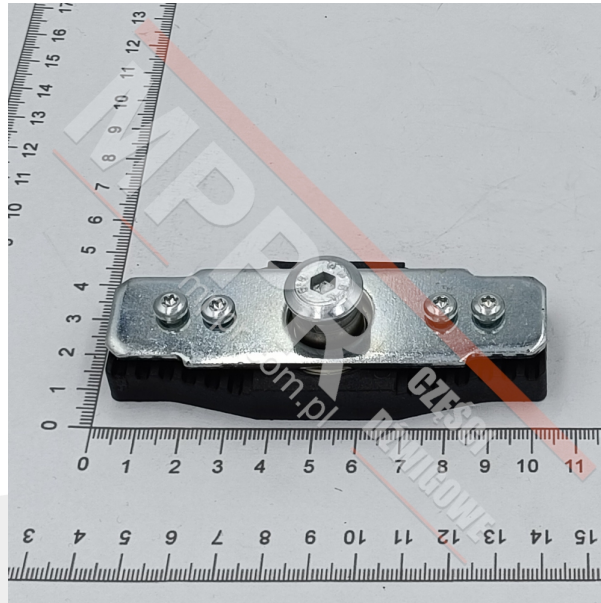

KM601345G01 Belt Door Attachment AMD

Kod produktu: KM601345G01

Belt attachment for AMDAC door, for a KM601278H belt