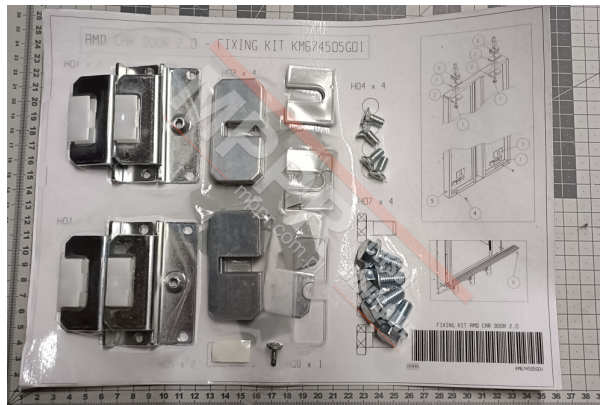

# KM674505G01 Fixing Kit and Guide Shoes for Car Door (4 pcs)

Kod produktu: KM674505G01

Fixing kit and guide shoes for car door. Set of 4 pieces. Replacement for KM676505G01 (older version).  
**Weight (kg):** 1.03