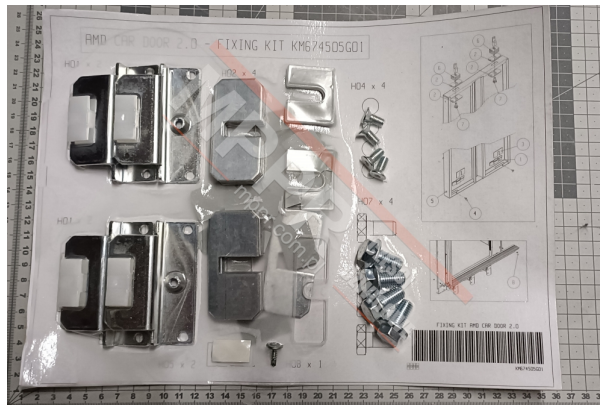

KM674505G01 Fixing Kit and Guide Shoes for Car Door (4 pcs)

Kod produktu: KM674505G01

Fixing kit and guide shoes for car door. Set of 4 pieces. Replacement for KM676505G01 (older version).
Weight (kg): 1.03