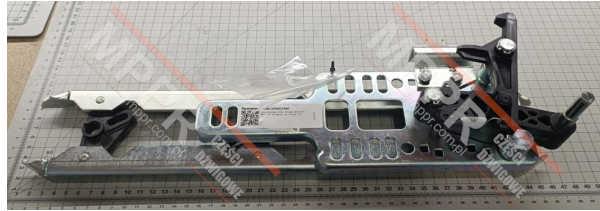

CSK-VF00CC400 Coupler for Doors, Left-Handed

Kod produktu: CSK-VF00CC400; CSK.VF00.CC400; CSK.VF00CC400

Coupler for doors, 40/10 VF - 50/11 VF, left-handed, central opening. Ap: 83 mm. C4