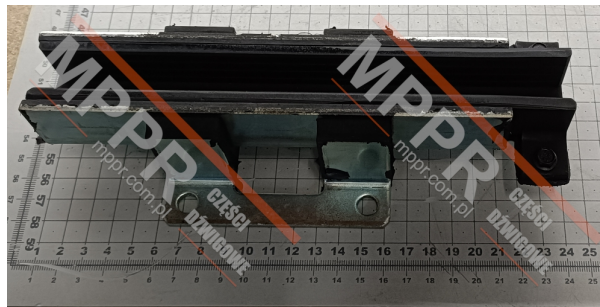

TBA237AK3 Sliding Guide Shoe Assembly with a 17 mm Guide

Kod produktu: TBA237AK3

Sliding guide shoe assembly with a 17 mm guide, for a T89/B car guide rail

Guide shoe length / roller diameter (mm): 226

Guide rail width / diameter (mm): 16