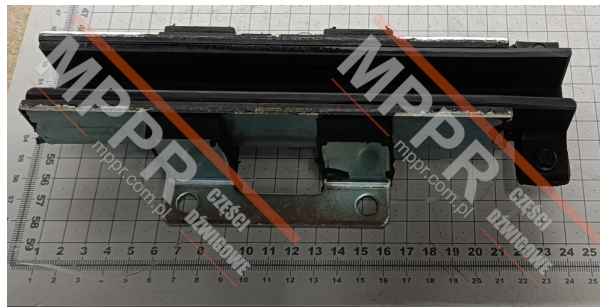

TBA237AK3 Sliding Guide Shoe Assembly with a 17 mm Guide

Kod produktu: TBA237AK3

TBA237AK3 Sliding guide shoe assembly with a 17 mm guide, for a T89/B car guide rail

Hole spacing (mm): 80 x 80

Guide shoe length / roller diameter (mm): 226

Guide rail width / diameter (mm): 16

MPPR