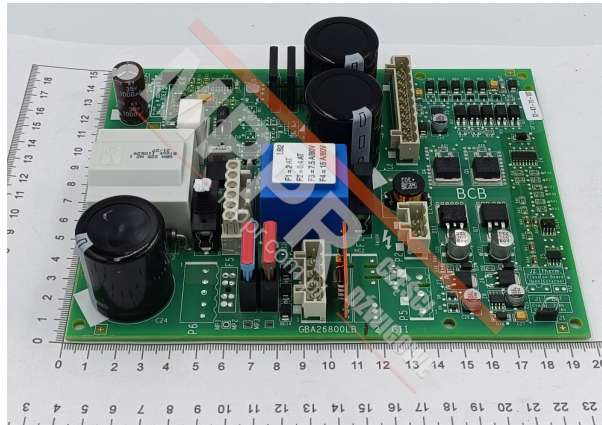

# GBA26800LB20 BCB

**Kod produktu: GBA26800LB20**

BCB (Battery Control Board) without ARO, for a brake release on Gen2  
**Weight (kg): 0.74**

MPPR