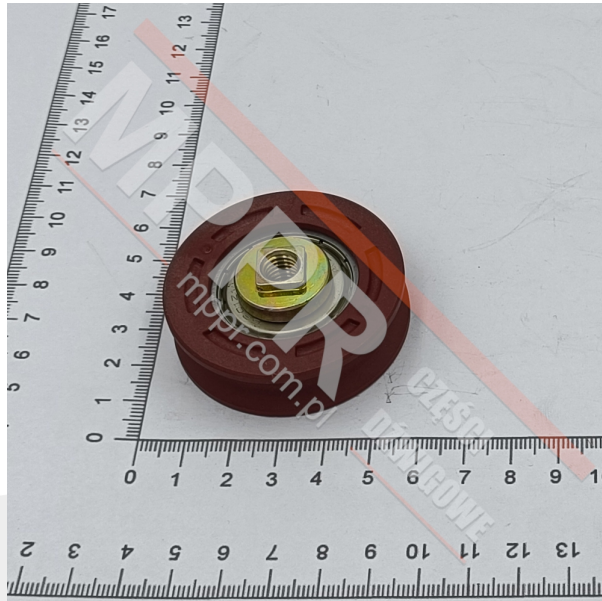

KM89628G02 Top Hanger Roller

Kod produktu: KM89628G02; szyb

Top hanger roller for ADV/AMD car door; round groove, M8 bore

Diameter (mm): 50

Thickness (mm): 14