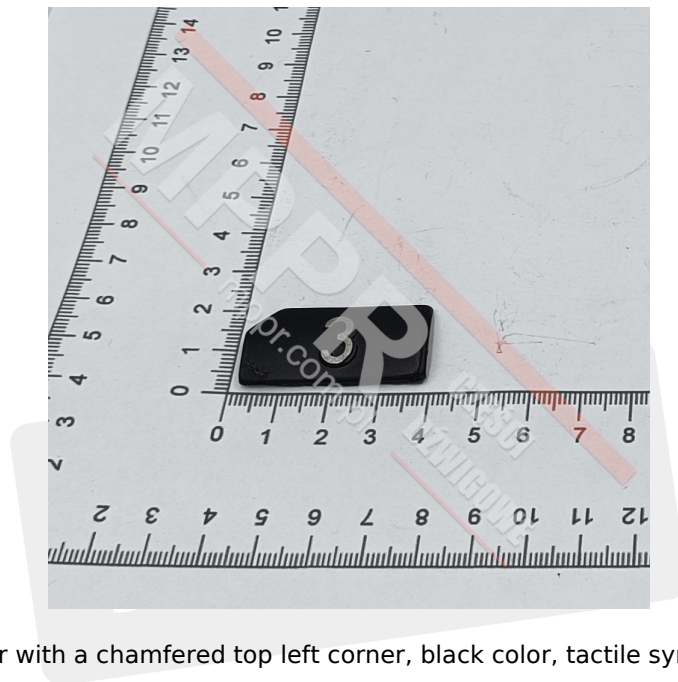

KM433652G03 Pressel Plate, symbol „3”, black color

Kod produktu: KM433652G03

Pressel plate, relief, rectangular with a chamfered top left corner, black color, tactile symbol „3”

Material: anodized aluminium