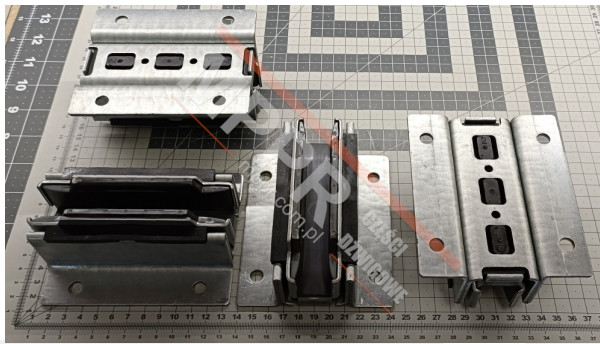

# KM51000110V010 Sliding Guide Shoe Assemblies for a 16 mm T89 Guide Rail (4 pcs, lower version)

Kod produktu: KM51000110V010 x4

Sliding guide shoe assemblies for a 16 mm T89 guide rail (4 pieces), Kone MonoSpace. Lower Version.

**Guide shoe height (mm):** 54

**Guide shoe length / roller diameter (mm):** 122

**Guide rail width / diameter (mm):** 16