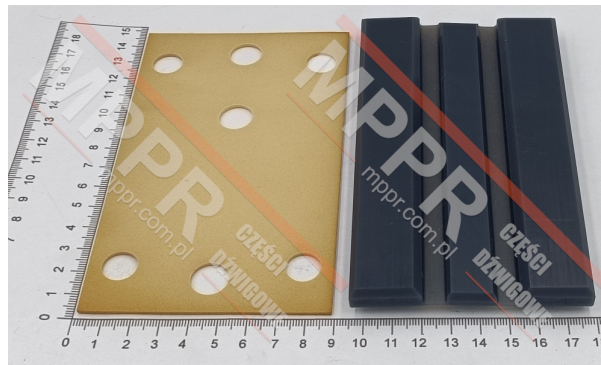

# 52500805 Guide Shoe Insert with Lining, for a BFK10 guide rail, L 140 mm

Kod produktu: 52500805

Guide shoe insert with vibration-damping lining, for a Schindler BFK10 guide rail; Smart; EuroLift

**Length (mm):** 140

**Guide rail width (mm):** 10

MPPR