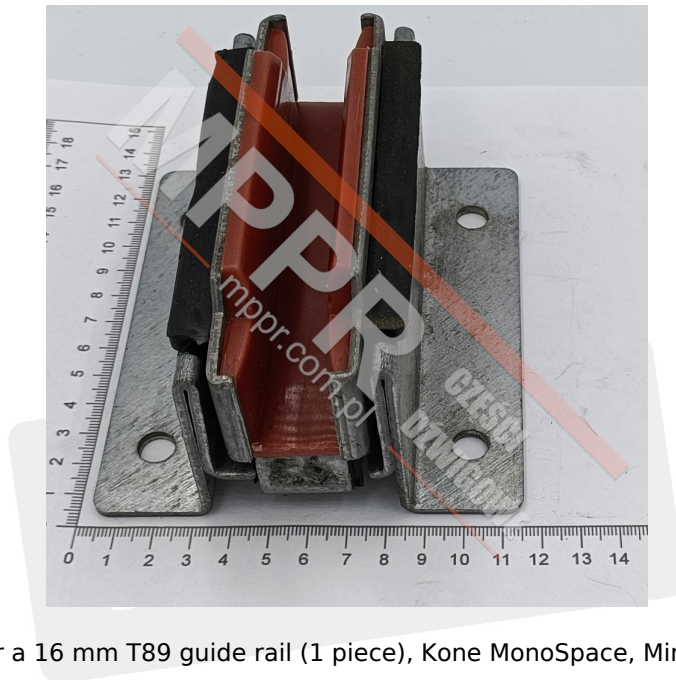

KM51000110V001 Sliding Guide Shoe Assembly for a 16 mm T89 Guide Rail

Kod produktu: KM51000110V001

Sliding guide shoe assembly for a 16 mm T89 guide rail (1 piece), Kone MonoSpace, MiniSpace.

Guide shoe height (mm): 67

Guide shoe length / roller diameter (mm): 125

Guide rail width / diameter (mm): 16