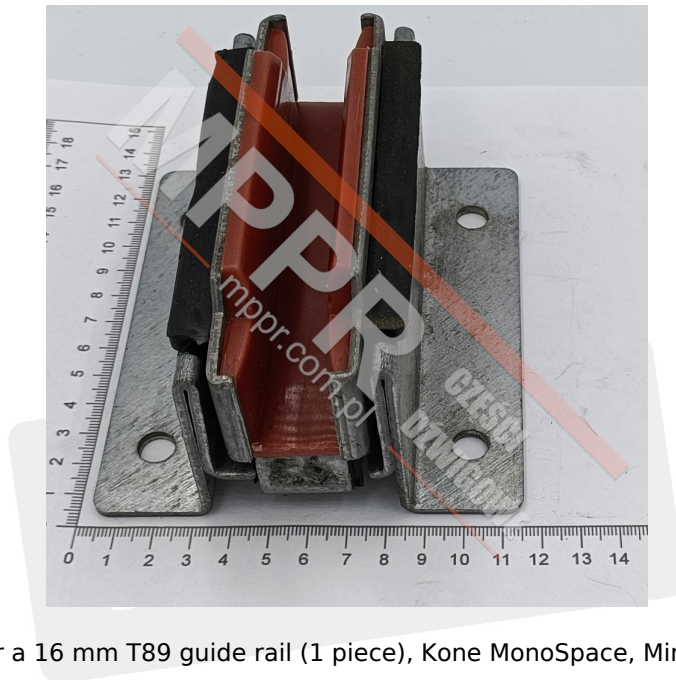

# KM51000110V001 Sliding Guide Shoe Assembly for a 16 mm T89 Guide Rail

Kod produktu: KM51000110V001

Sliding guide shoe assembly for a 16 mm T89 guide rail (1 piece), Kone MonoSpace, MiniSpace.

**Guide shoe height (mm):** 67

**Guide shoe length / roller diameter (mm):** 125

**Guide rail width / diameter (mm):** 16