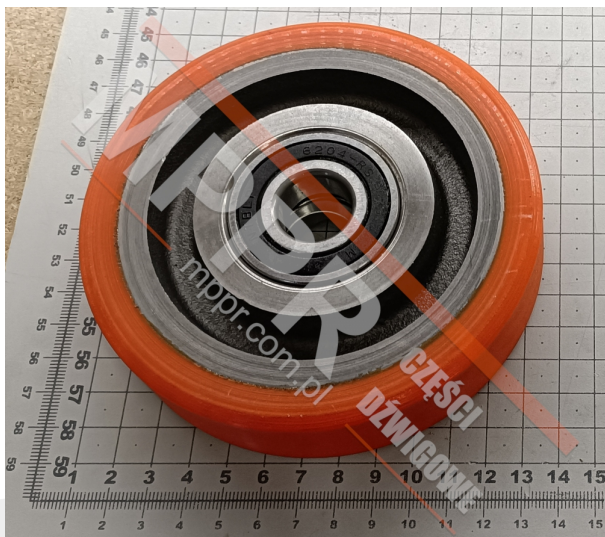

MAA456A2 Guide Roller

Kod produktu: MAA456A2

Guide roller for OTIS 2000H car door, with a bearing.

Outer diam. (mm): 125

Width (mm): 30

Opening diam. (mm): 20