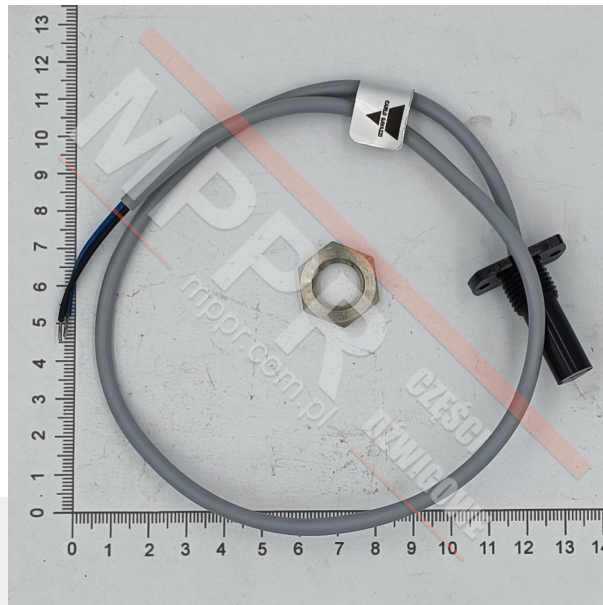

FM.A.6/S3 Proximity Magnetic Sensor SAIET

Kod produktu: FM.A.6/S3

Proximity magnetic sensor SAIET, cylindrical housing, black