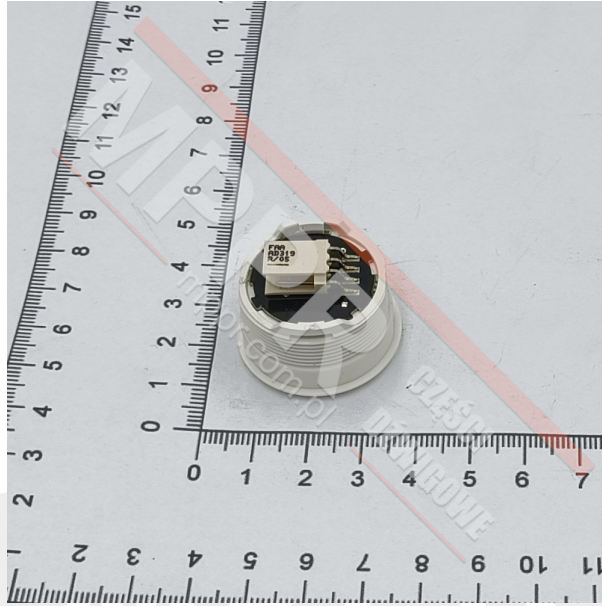

FAA25090AD319 Push-Button, no illumination

Kod produktu: FAA25090AD319

Push-button, concave. No illumination, no markings and no Braille. OTIS 2000 MCS

Finish: brushed stainless steel

Weight (kg): 0.03