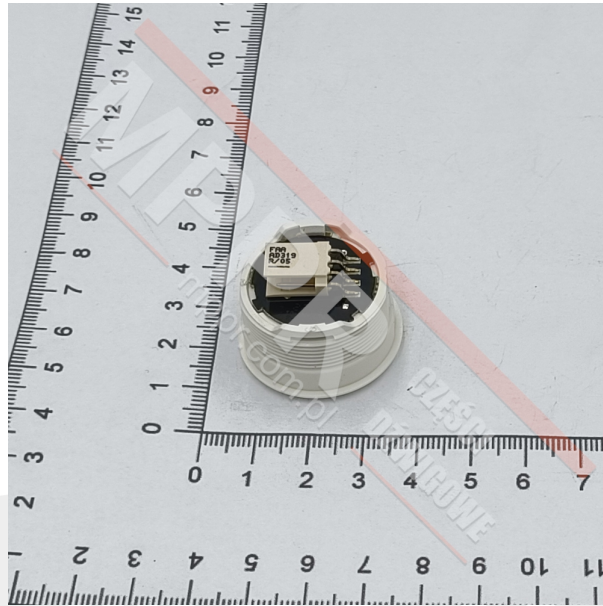

FAA25090AD319 Push-Button, no illumination

Kod produktu: FAA25090AD319

Push-button, concave. No illumination, no markings and no Braille. OTIS 2000 MCS

Finish: brushed stainless steel

Weight (kg): 0.03