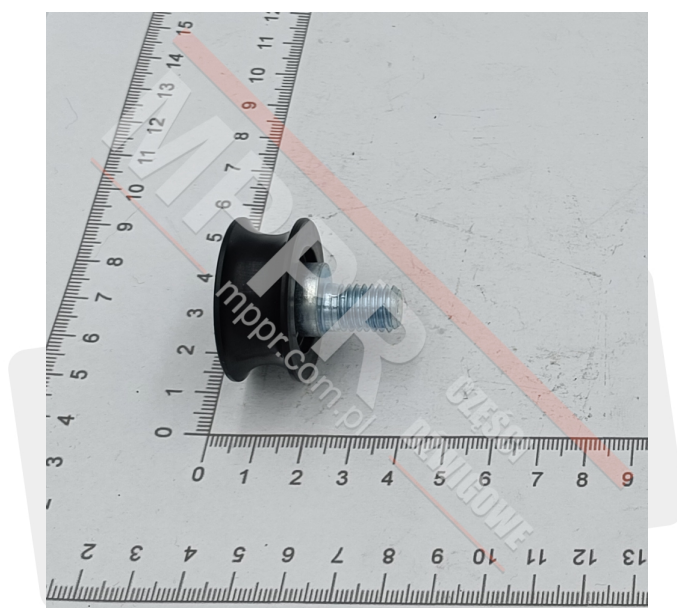

PFR.0400.00000 PFR-04 Reinforced Eccentric Lower Roller for 40/10 door, $d = 33$ mm Fermator

Kod produktu: PFR.0400.00000

PFR-04 reinforced eccentric lower roller, for model 40/10 car / landing doors Fermator
PFR-15 roller is the same, but not reinforced

Diameter (mm): 33

Width (mm): 14

Pin diameter (mm): 10