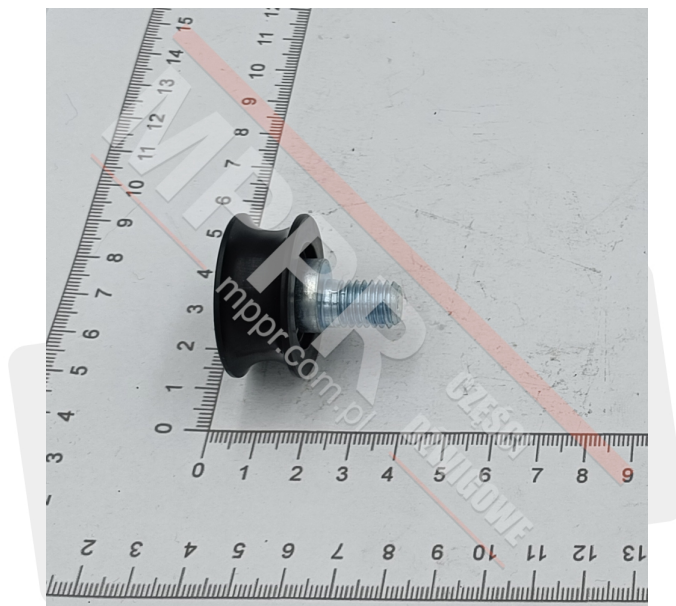

PFR.0400.00000 PFR-04 Reinforced Eccentric Lower Roller for 40/10 door, d = 33 mm Fermator

Kod produktu: PFR.0400.00000

PFR-04 reinforced eccentric lower roller, for model 40/10 car / landing doors Fermator
PFR-15 roller is the same, but not reinforced

Diameter (mm): 33

Width (mm): 14

Pin diameter (mm): 10