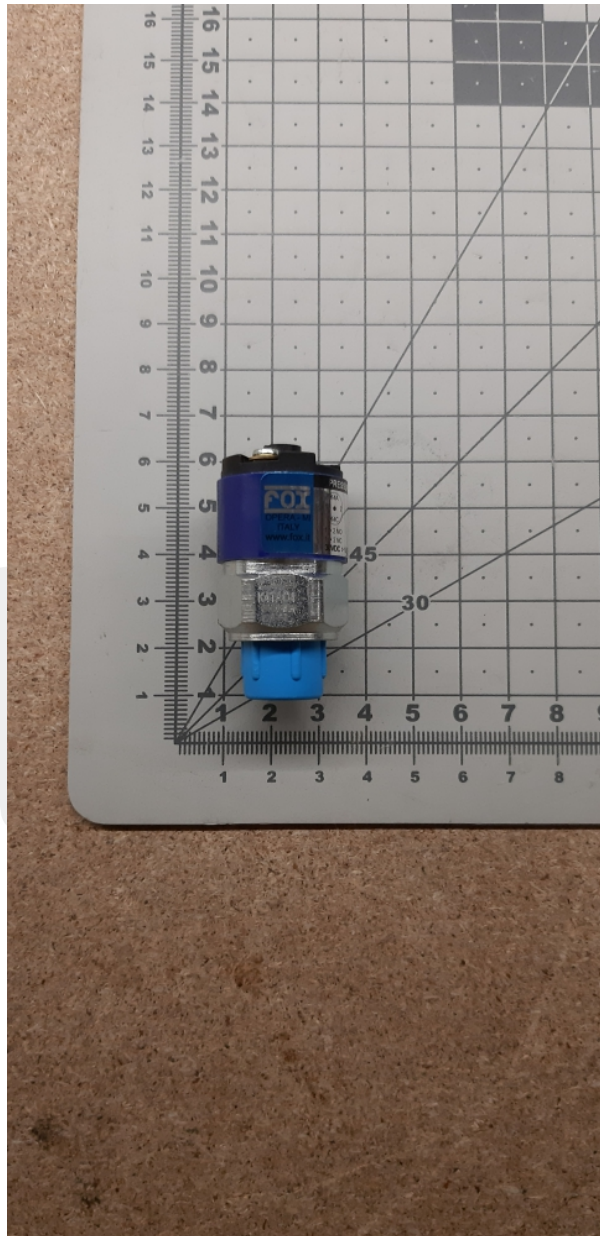

Presostat FOX K4TA01

Presostat FOX K4TA01