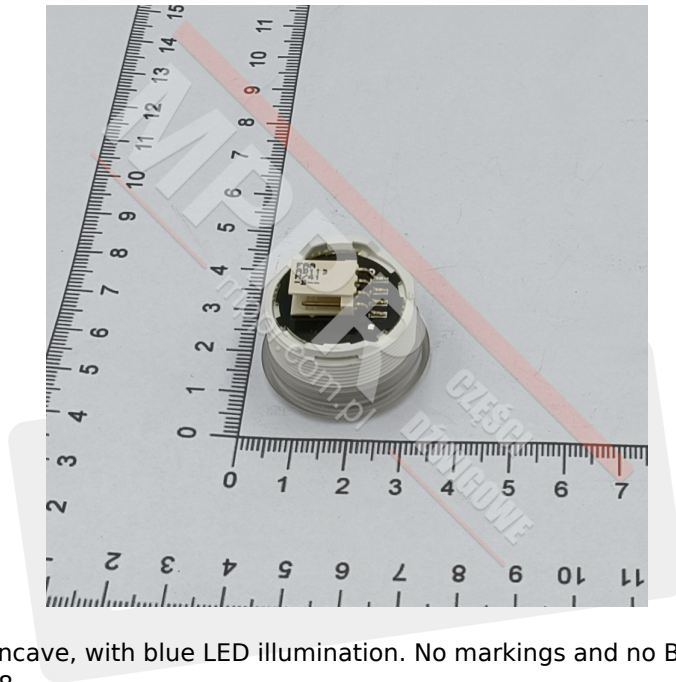

FAA25090AD113 Push-Button with LED illumination (blue)

Kod produktu: FAA25090AD113

Chrome-plated push-button, concave, with blue LED illumination. No markings and no Braille. OTIS 2000 MCS. Replacement for FAA25090A118

LED color: blue

Finish: mirror stainless steel

Weight (kg): 0.03