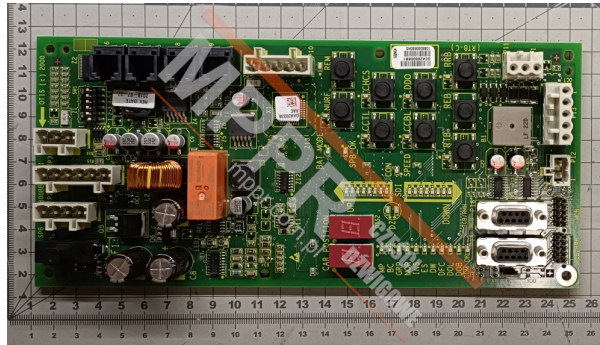

GCA26800BB10 SPB

Kod produktu: GCA26800BB1; GCA26800BB10

GCA26800BB10 Service panel board for brake release on GEN2.