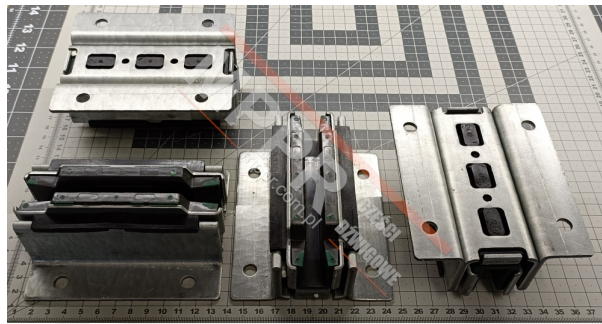

KM51000110V011 Sliding Guide Shoe Assemblies for a 9 mm T82 Guide Rail (4 pcs, lower version)

Kod produktu: KM51000110V011 x4

Sliding guide shoe assemblies for a 9 mm T82 guide rail (4 pieces), Kone MonoSpace. Lower Version.

Guide shoe height (mm): 54

Guide shoe length / roller diameter (mm): 122

Guide rail width / diameter (mm): 9