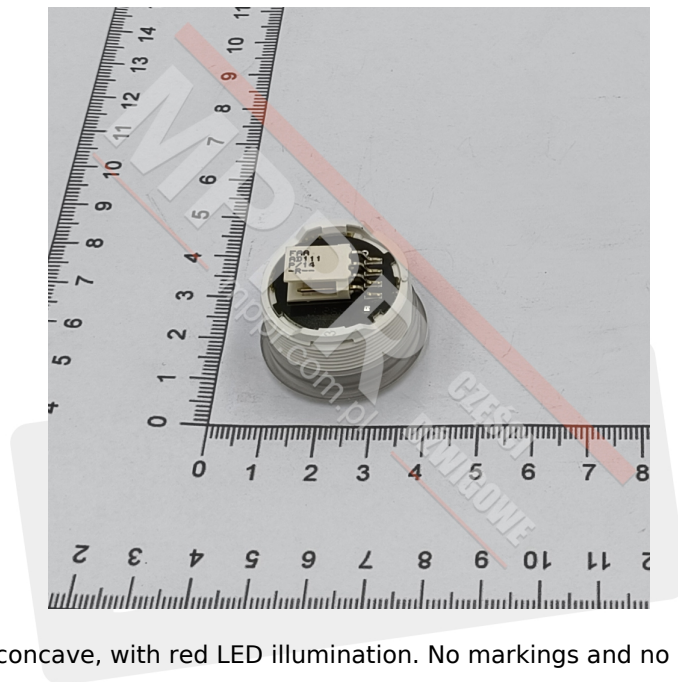

# FAA25090AD111 Push-Button with LED illumination (red)

Kod produktu: FAA25090AD111

FAA25090AD111 Push-button, concave, with red LED illumination. No markings and no Braille. OTIS 2000 MCS

**LED color:** red

**Finish:** mirror stainless steel

**Weight (kg):** 0.03