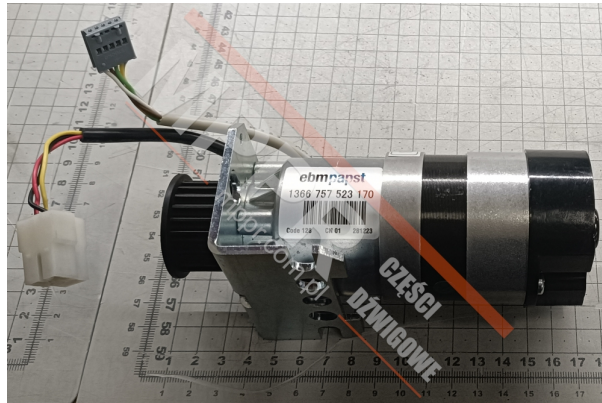

KM903370G03 Door Operator Motor (left)

Kod produktu: KM903370G03; 903370G03

KM903370G03; 903370G03 Door operator motor (left) for geared AMD D10 car doors. 13:1 gear reduction