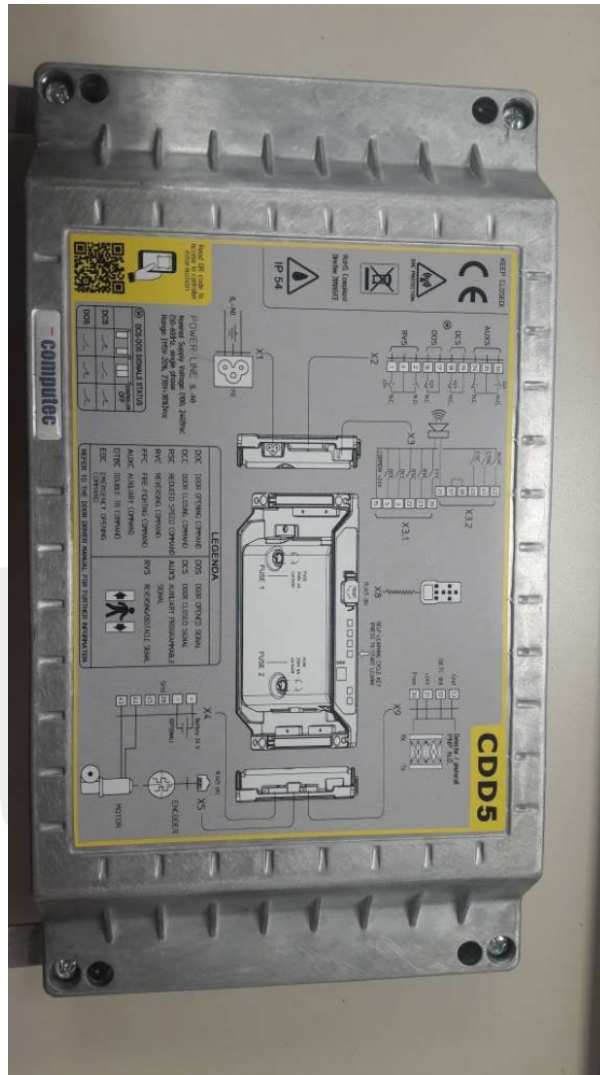

Dorr drive CDD 5.0 Computec SEMATIC

Dorr drive CDD 5.0 Computec SEMATIC

Replacement for SDS 4.0 drive door