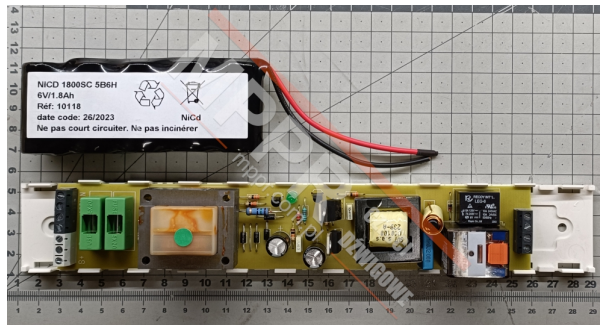

FAA628A1 Charger Unit for Emergency Car Light

Kod produktu: FAA628A1

Charger unit for emergency car light in a COP on OTIS2000 / GEN2 / CARGO 2000 - 6 V