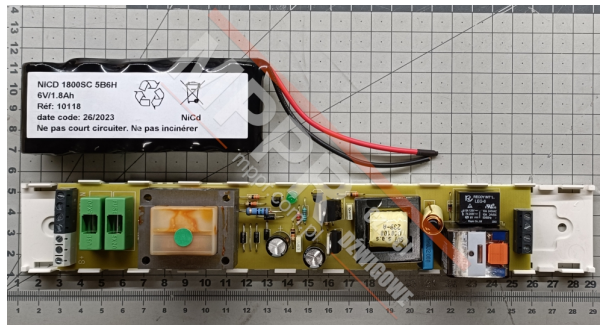

# FAA628A1 Charger Unit for Emergency Car Light

**Kod produktu: FAA628A1**

Charger unit for emergency car light in a COP on OTIS2000 / GEN2 / CARGO 2000 - 6 V