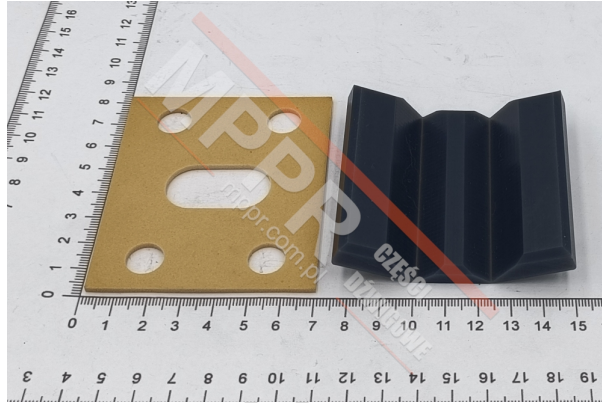

Guide Shoe with Lining, for BFK 5, L7

Schindler BFK 5 guide shoe insert with vibration-damping lining, for a guide rail. Insert + lining + guide shoe [assembly](#) is available (00105961; 105961).

Length (mm): 65

Guide rail width (mm): 5