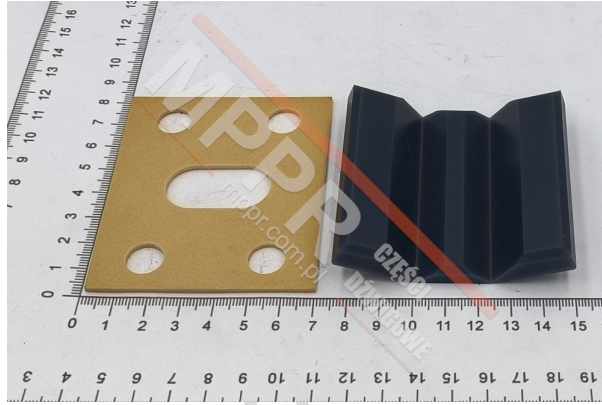

Guide Shoe with Lining, for BFK 5, L7

Schindler BFK 5 guide shoe insert with vibration-damping lining, for a guide rail. Insert + lining + guide shoe [assembly](#) is available (00105961; 105961).

Length (mm): 65

Guide rail width (mm): 5