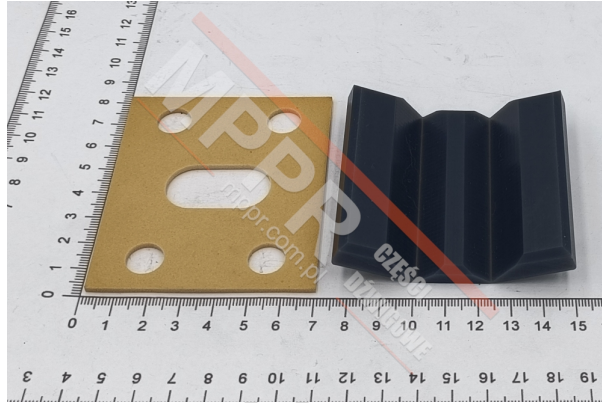

## Guide Shoe with Lining, for BFK 5, L7

Schindler BFK 5 guide shoe insert with vibration-damping lining, for a guide rail. Insert + lining + guide shoe [assembly](#) is available (00105961; 105961).

**Length (mm):** 65

**Guide rail width (mm):** 5