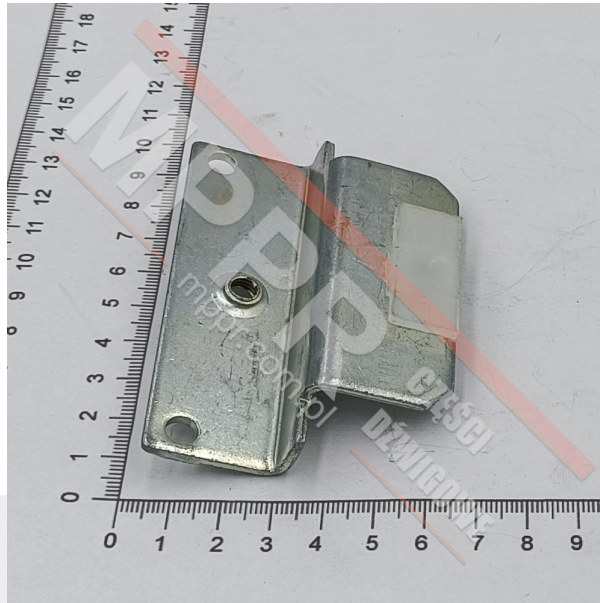

KM674014G01C Sliding Shoe, SSK (substitute)

Kod produktu: KM674014G01C

Sliding shoe for AMD SSK shaft and car doors. Substitute for [KM674014G01](#).

Waga (kg): 0.092

Length (mm): 80

[We offer sliding shoe inserts in a reinforced version](#)