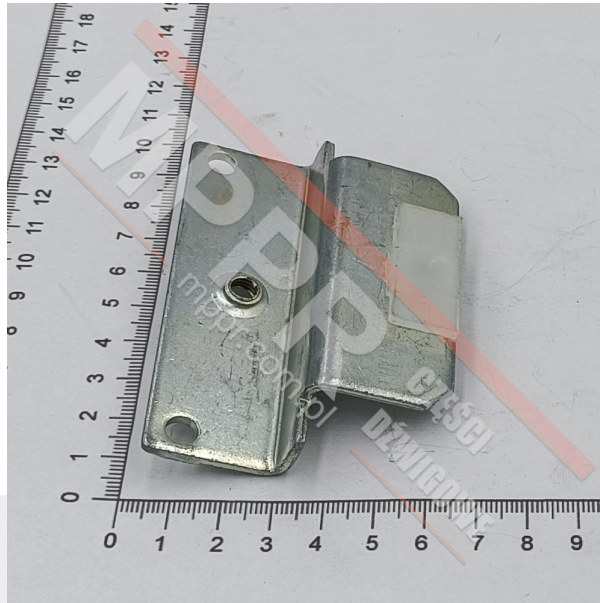

# KM674014G01C Sliding Shoe, SSK (substitute)

Kod produktu: KM674014G01C

Sliding shoe for AMD SSK shaft and car doors. Substitute for [KM674014G01](#).

**Waga (kg):** 0.092

**Length (mm):** 80

[We offer sliding shoe inserts in a reinforced version](#)